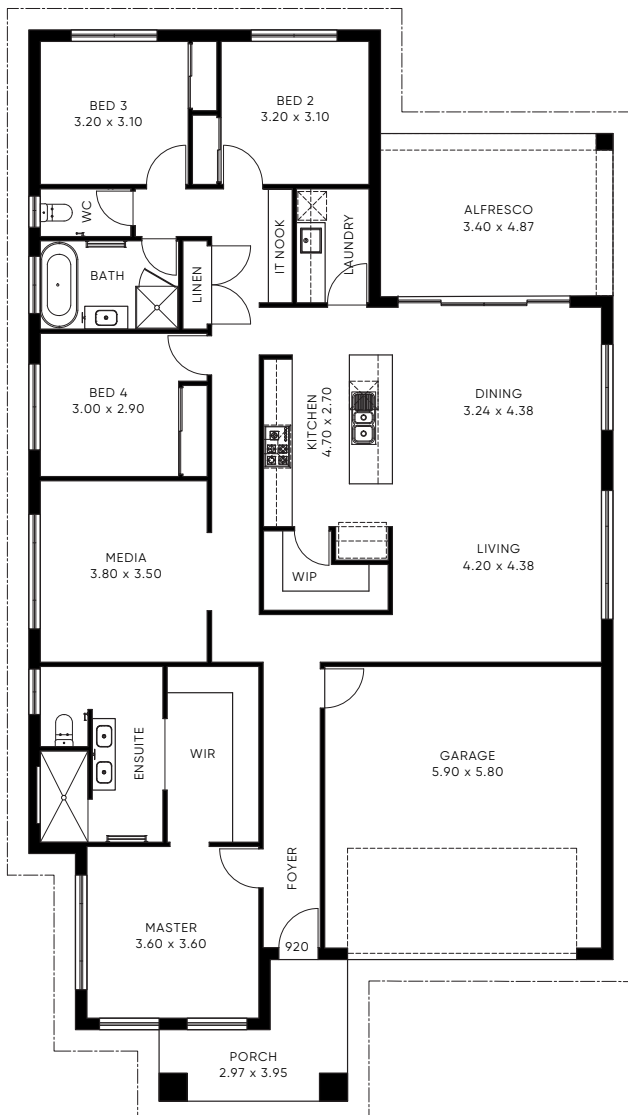

**HEREFORD HILL**  
• LOCHINVAR •

**Lot 410**  
Tillage Drive  
Lochinvar

HOUSE	240M <sup>2</sup>	+	LAND	515.1M <sup>2</sup>
4	2	2	2	

FROM **\$861,000**

THE OHANA 240  
CLASSIC

## HOUSE + LAND

PACKAGE INCLUSIONS

- ✓ White Series Inclusions Package
- ✓ Ducted air-conditioning
- ✓ Full flooring package
- ✓ Upgraded 900 stainless steel appliances to kitchen
- ✓ Upgraded electrical package including down lights to every room
- ✓ 920mm wide front door
- ✓ Window coverings
- ✓ Covered alfresco & concrete slab
- ✓ Colorbond roof
- ✓ Driveway
- ✓ Haymes 3 coat paint system
- ✓ Site costs & basix