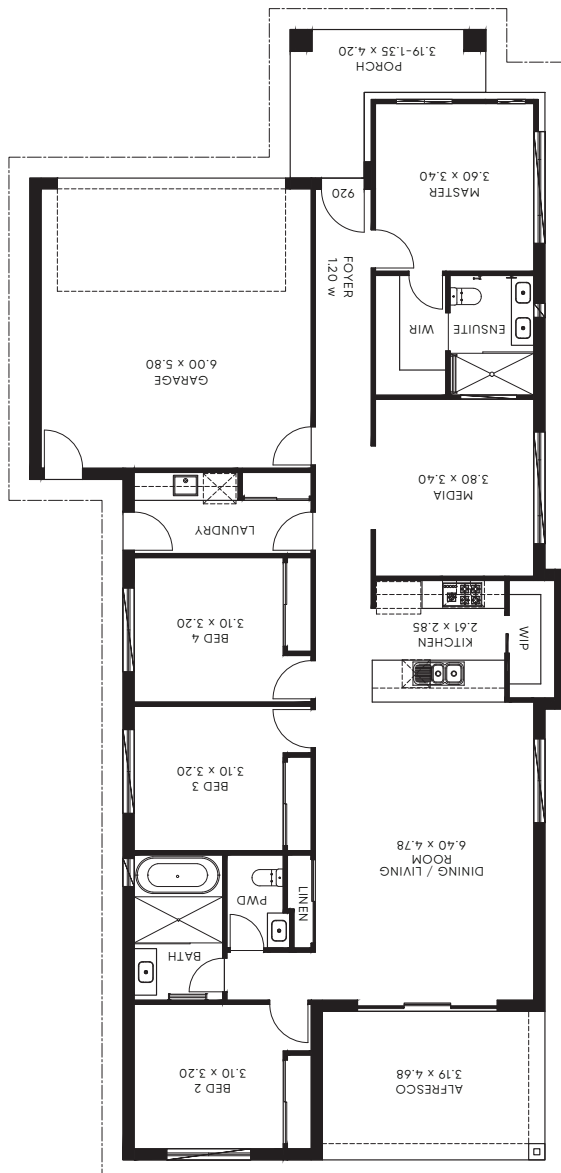

HEREFORD HILL
• LOCHINVAR •

Lot 413
Tillage Drive
Lochinvar

HOUSE	220M ²	+	LAND	480M ²
4	2		2	2

FROM **\$790,250**

THE BYRON 220-1
COUNTRY

HOUSE + LAND

PACKAGE INCLUSIONS

- ✓ White Series Inclusions Package
 - ✓ Ducted air-conditioning
 - ✓ Full flooring package
 - ✓ Upgraded 900 stainless steel appliances to kitchen
 - ✓ Upgraded electrical package including down lights to every room
 - ✓ 920mm wide front door
 - ✓ Window coverings
 - ✓ Covered alfresco & concrete slab
 - ✓ Colorbond roof
 - ✓ Driveway
 - ✓ Haymes 3 coat paint system
 - ✓ Site costs & basix
- + LANDSCAPING UPGRADE AVAILABLE