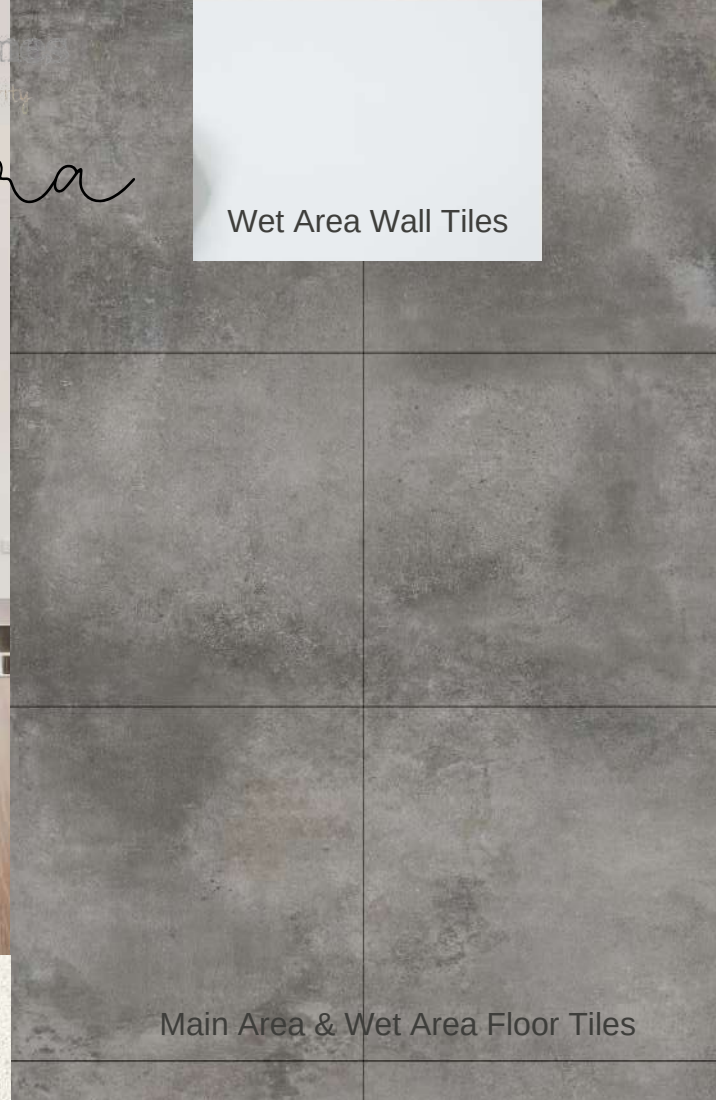

Kitchen Splashback Tiles

Main Area & Wet Area Floor Tiles

Smartstone Benchtops to ALL Joinery

Main Joinery Colour

Kitchen & Laundry Feature Colour

Kitchen Bar Back & Vanity Colour

Carpet to Bedrooms & Media Room

Internal Wall Colour

Angora

Wet Area Wall Tiles

Kitchen Splashback Tiles

Main Area & Wet Area Floor Tiles

Smartstone Benchtops to ALL Joinery

Main Joinery Colour

Kitchen & Laundry Feature Colour