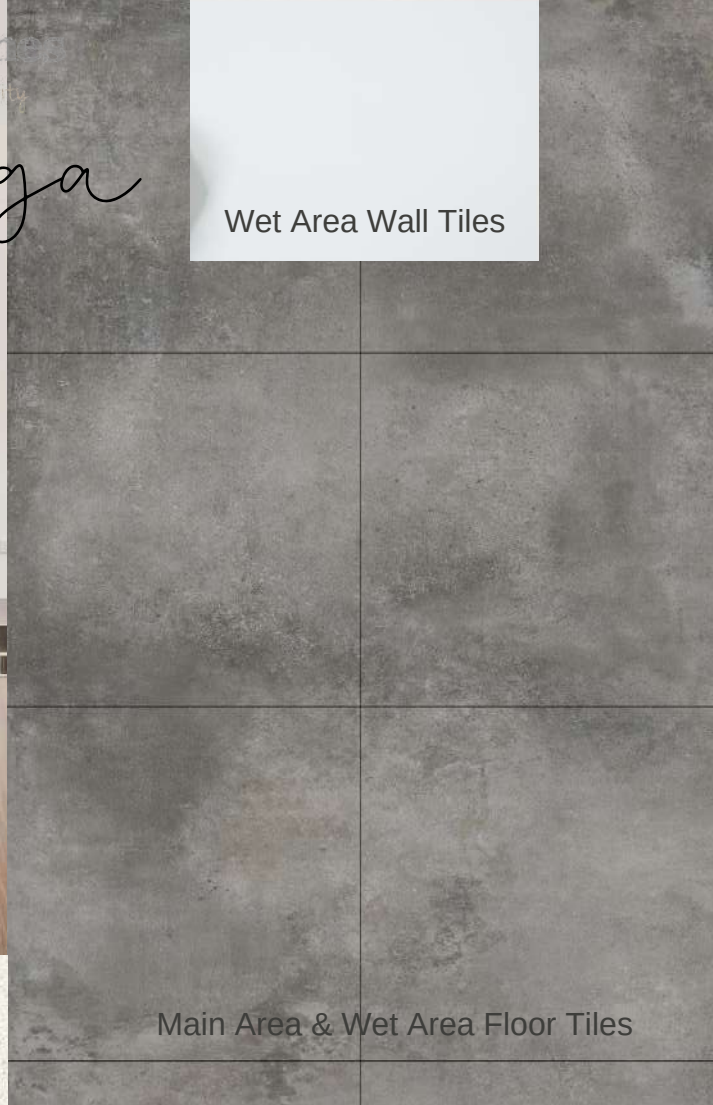

Internal Wall Colour

Angora

Wet Area Wall Tiles

Kitchen Splashback Tiles

Main Area & Wet Area Floor Tiles

Smartstone Benchtops to ALL Joinery

Main Joinery Colour

Kitchen & Laundry Feature Colour

Kitchen Bar Back & Vanity Colour

Carpet to Bedrooms & Media Room

Internal Wall Colour

Bottega

Wet Area Wall Tiles

Kitchen Splashback Tiles

Main Area & Wet Area Floor Tiles

Smartstone Benchtops to ALL Joinery

Main Joinery Colour

Kitchen & Laundry Feature Colour

Kitchen Bar Back & Vanity Colour

Carpet to Bedrooms & Media Room

Internal Wall Colour