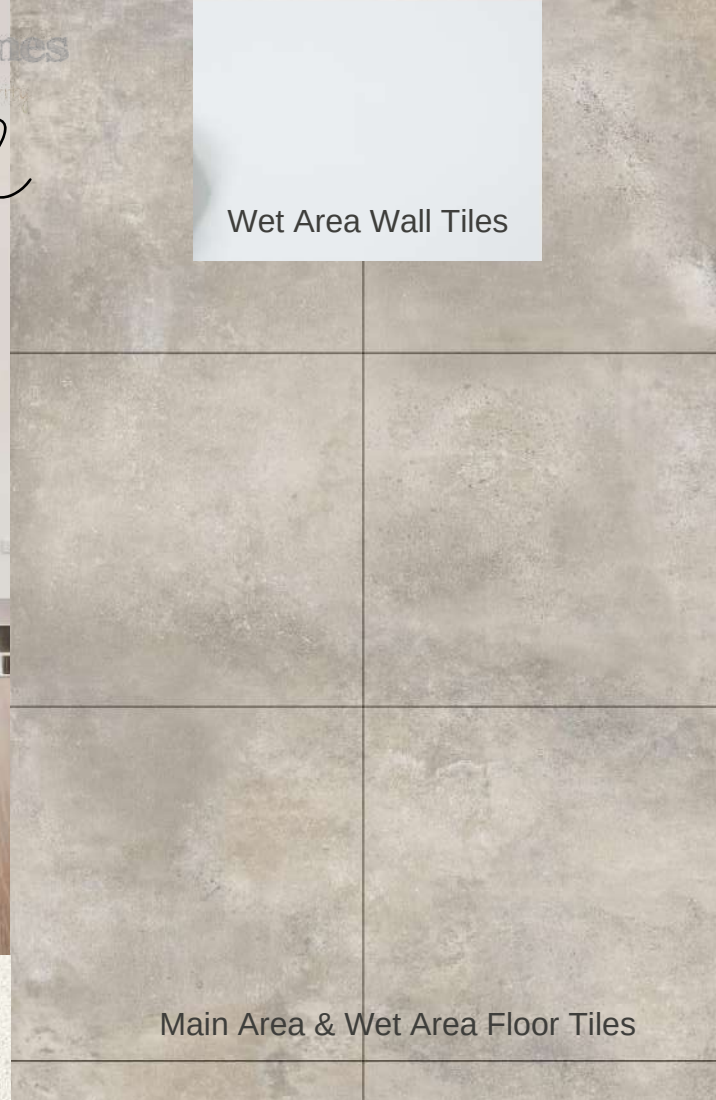

Wet Area Wall Tiles