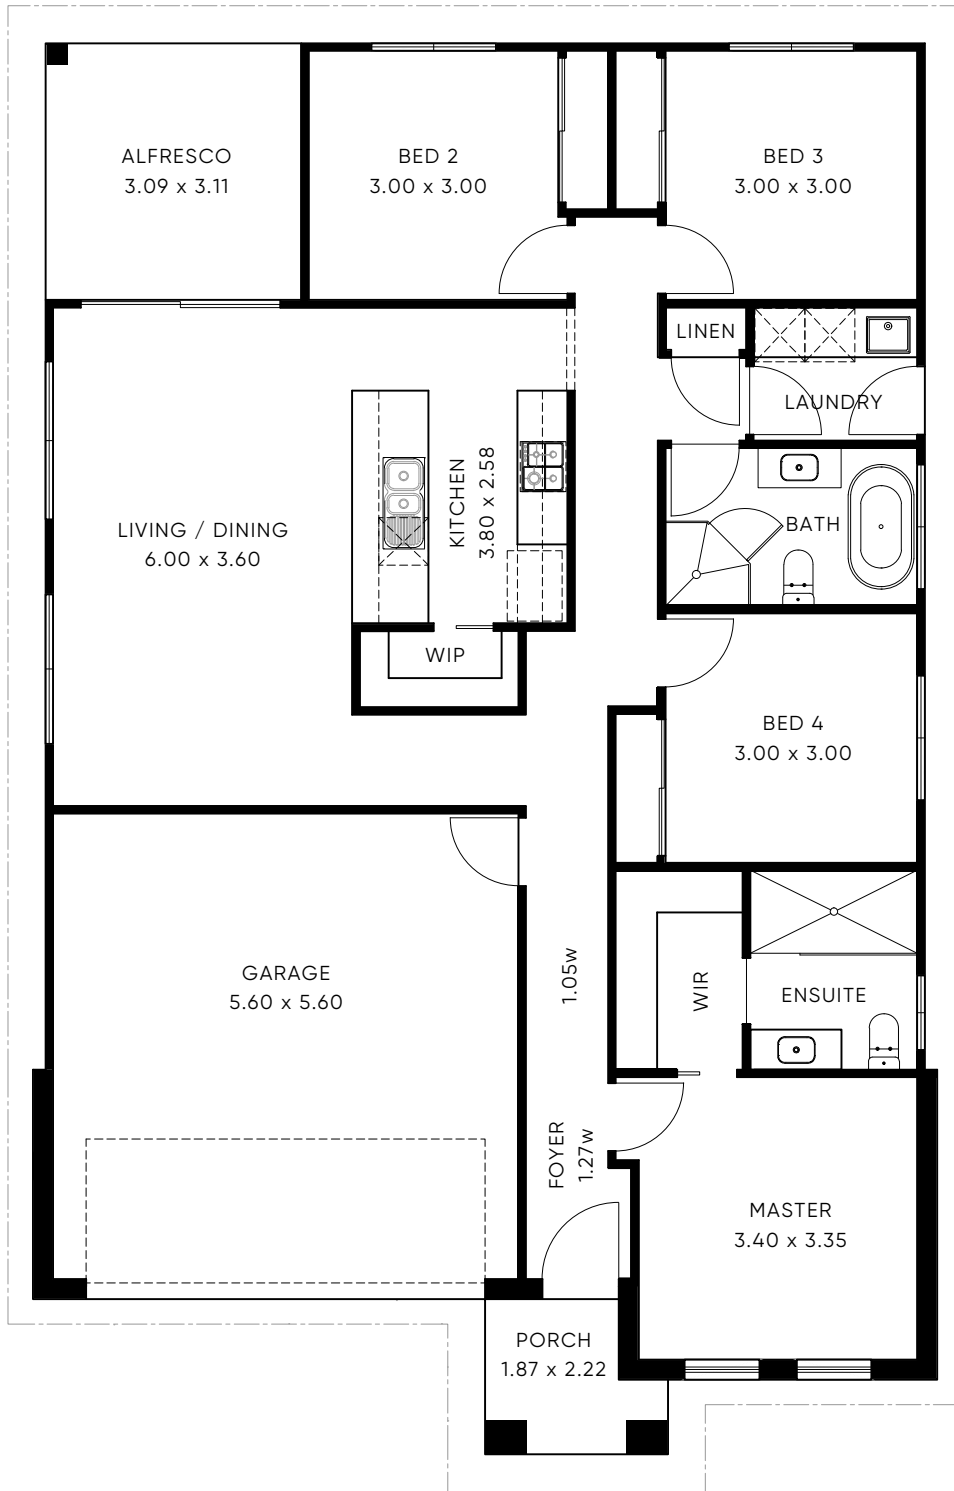

THE OHANA 168

*All information contained in this flyer should be used as a guide only. Please contact your Candor Homes Sales Consultant for full details.