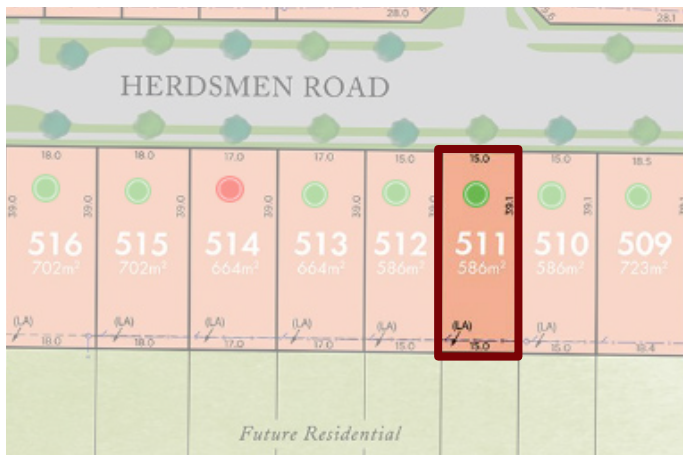

HEREFORD HILL
• LOCHINVAR •

Lot 511
Herdsmen Road
Lochinvar

HOUSE	168M2	+	LAND	586.4M2
4	2		2	2

FROM **\$714,750**

THE OHANA 168
CLASSIC

HOUSE + LAND

The WHITE SERIES

- ✓ Coloured concrete driveway
- ✓ Site costs & Basix
- ✓ Colourbond roof & gutters
- ✓ Stone benchtops throughout home
- ✓ Soft close doors & draws in kitchen
- ✓ Fully ducted air-conditioning
- ✓ 2440mm ceiling height
- ✓ Floor coverings
- ✓ Window coverings
- ✓ Downlights throughout entire home
- ✓ No step up to bathrooms
- ✓ Wall hung vanities
- ✓ Tiled porch and alfresco