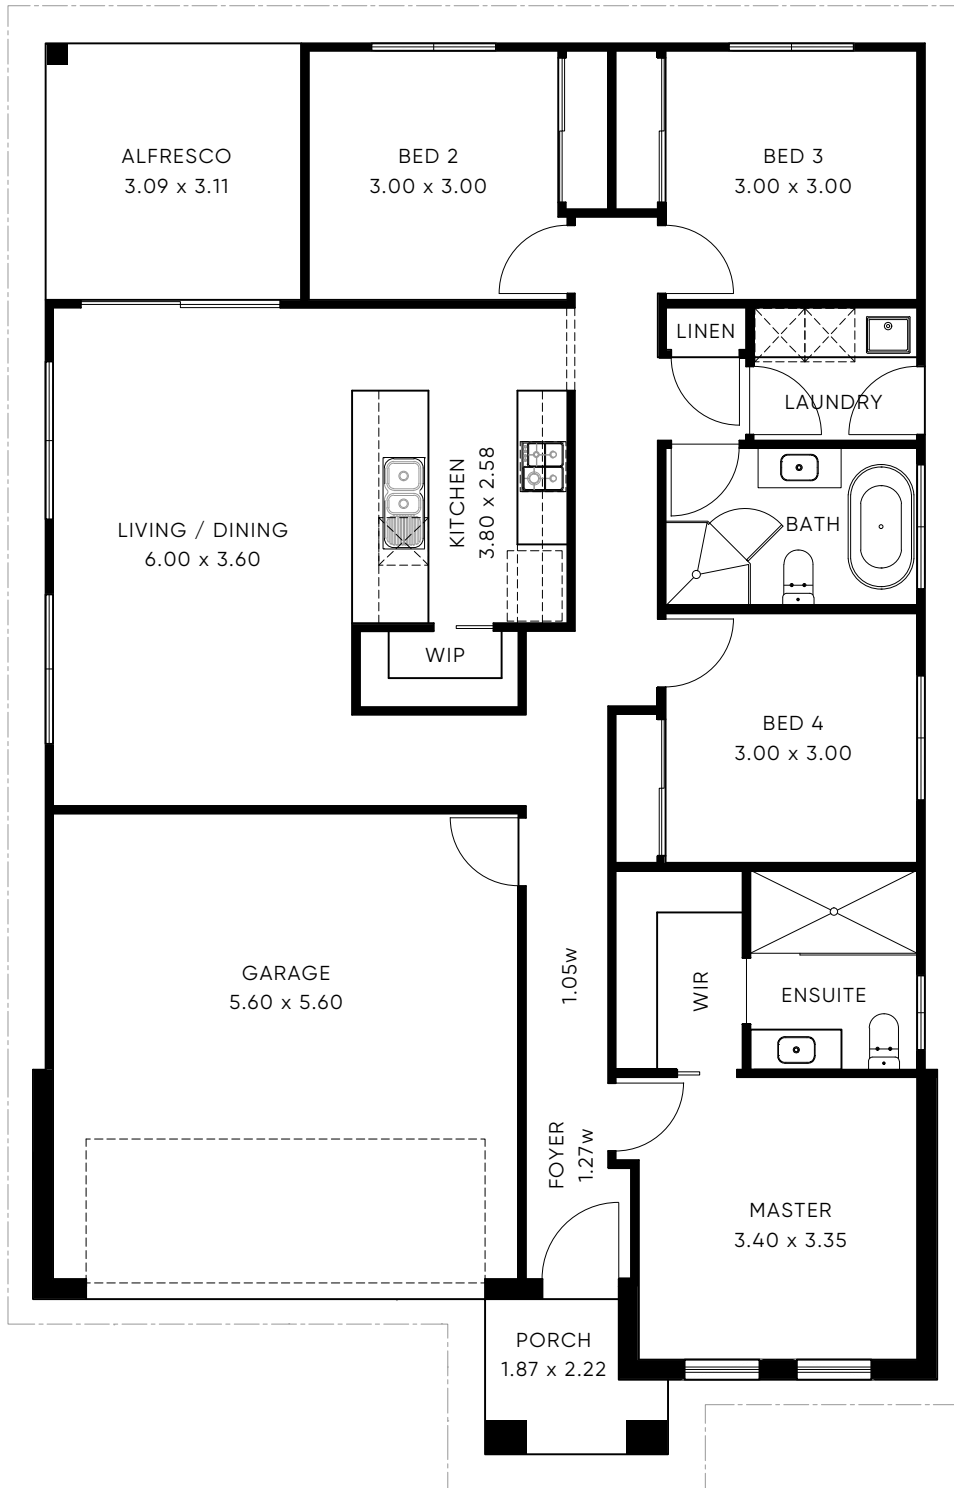

THE OHANA 168

*All information contained in this flyer should be used as a guide only. Please contact your Candor Homes Sales Consultant for full details.