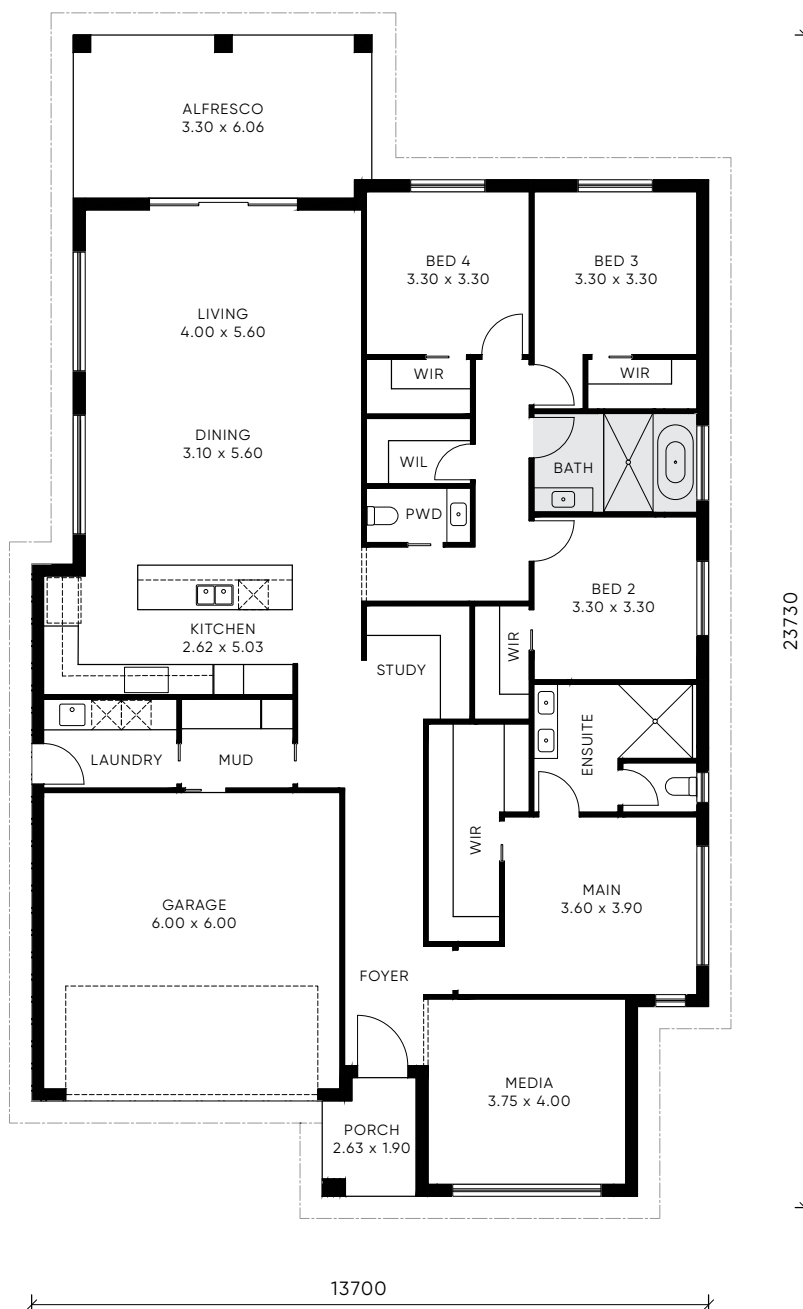

### LOCHINVAR DISPLAY HOME

Block Width

15.5m+

Living

212.96m<sup>2</sup>

Garage

39.05m<sup>2</sup>

Porch

4.28m<sup>2</sup>

Alfresco

19.80m<sup>2</sup>

Total Area

276.09m<sup>2</sup>

4

2.5

2

2

House Width

13.70m

House Depth

23.73m

ALTERNATE LAYOUT

23730

13700