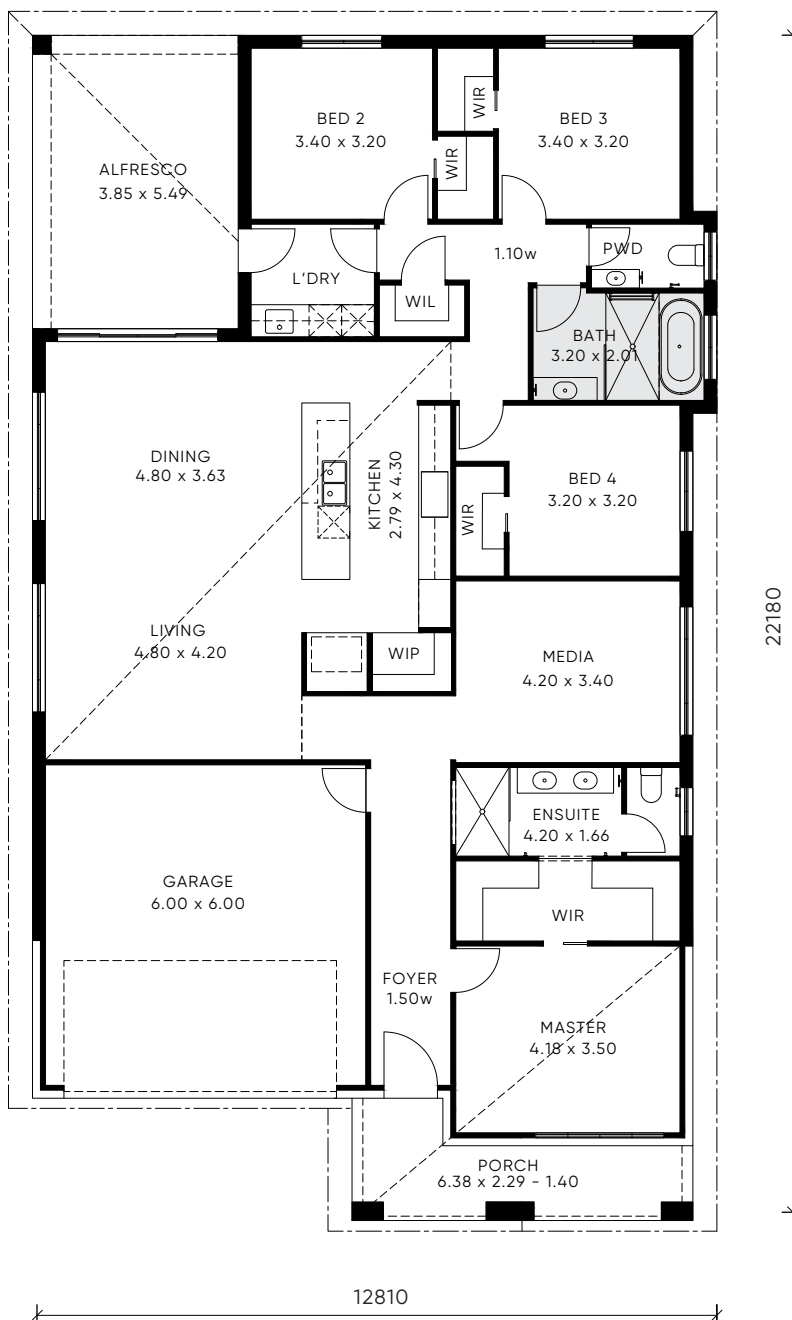

COORANGBONG DISPLAY HOME

Block Width

14.8m+

Living

191.74m²

Garage

38.93m²

Porch

10.44m²

Alfresco

21.14m²

Total Area

262.15m²

4

2

2

2

House Width

12.81m

House Depth

22.18m

ALTERNATE LAYOUT